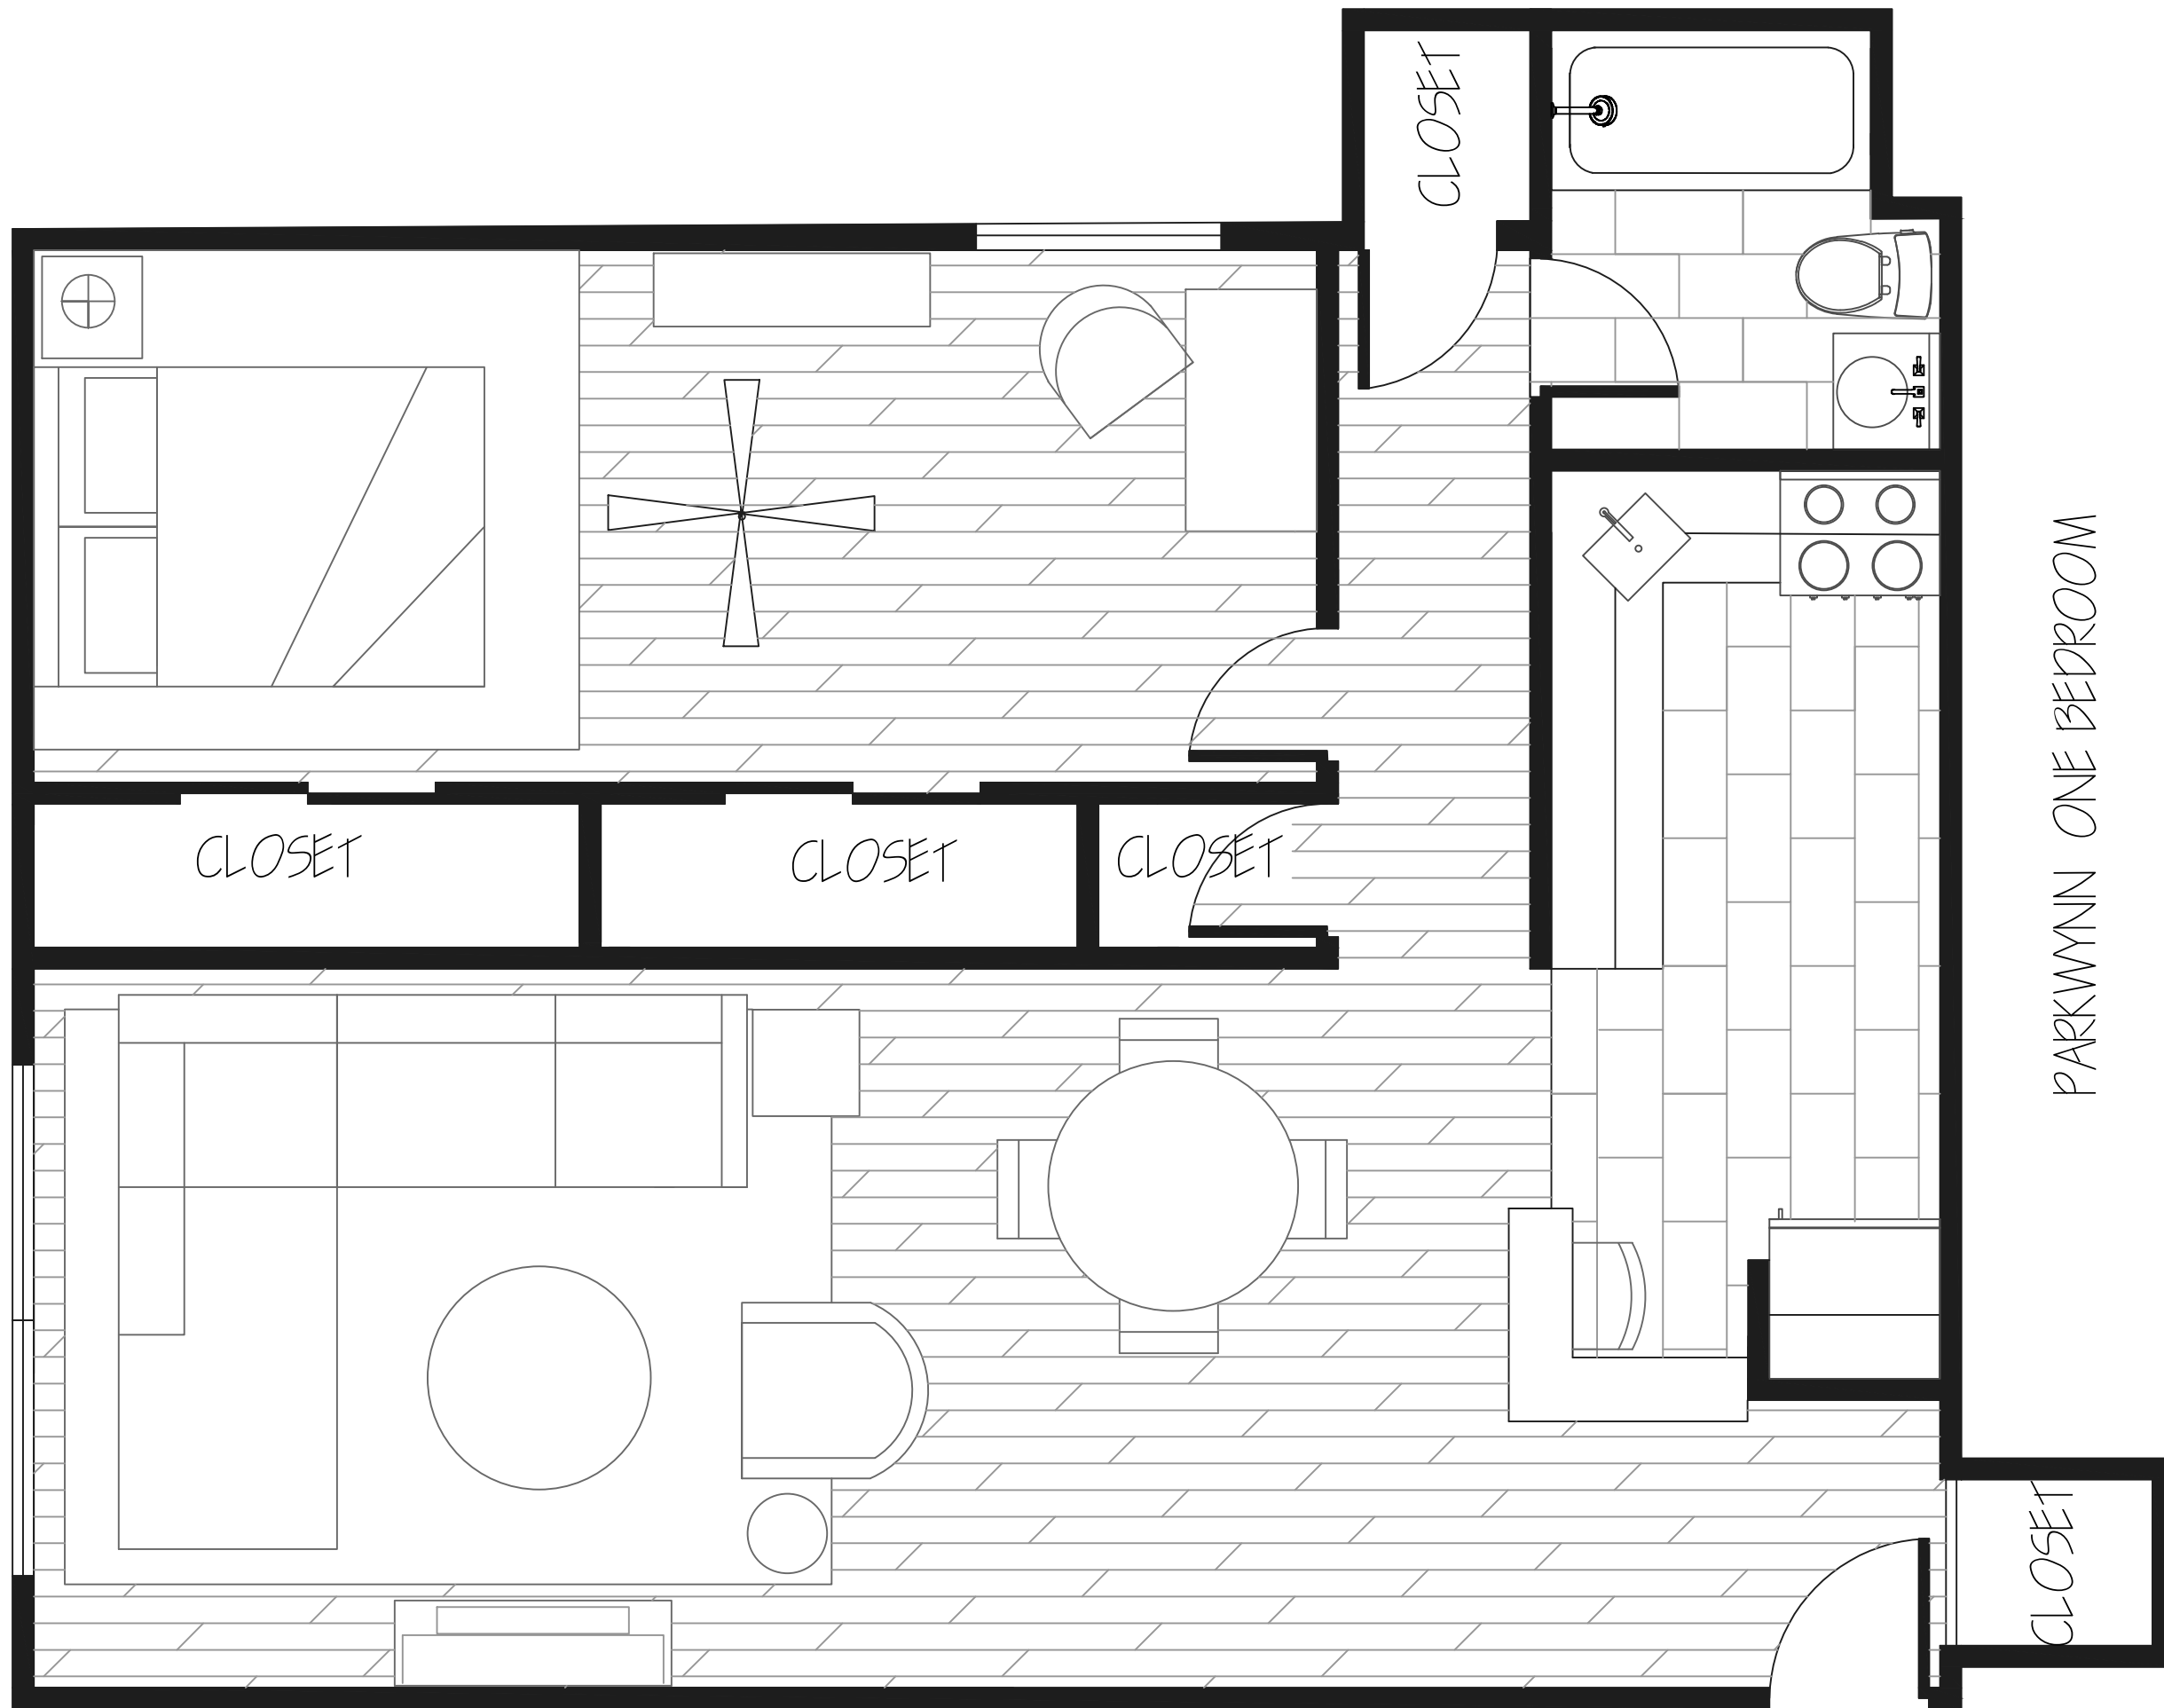

22'-6"

30'-2"

LIVING RM: 11'-3" X 20'
 BEDROOM: 8'-4" X 20'

PARKWYNN ONE BEDROOM

PARKWYNN ONE BEDROOM

SCALE:
 3/8" = 1'-0"